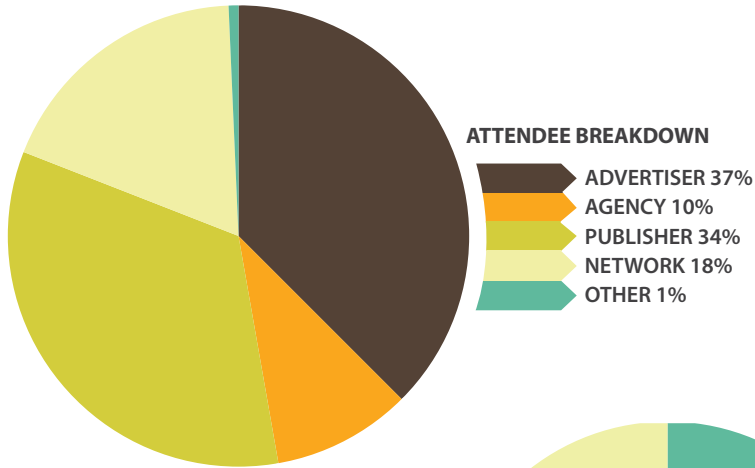

# All Aboard

with Affiliate Window

**Affiliate Window's** dedicated travel sector networking event is back for 2012!

**All Aboard** is a fantastic opportunity to meet and network with key advertisers in the travel sector ahead of the busy January peak period

# The Guest List

Previous sector events have seen the following attendance figures:

**ADVERTISER BREAKDOWN**

**'I want to thank you for another great day. I have attended sector days by other networks and can't help but compare. Your events are perfectly organised and always interesting and helpful to my business.'**